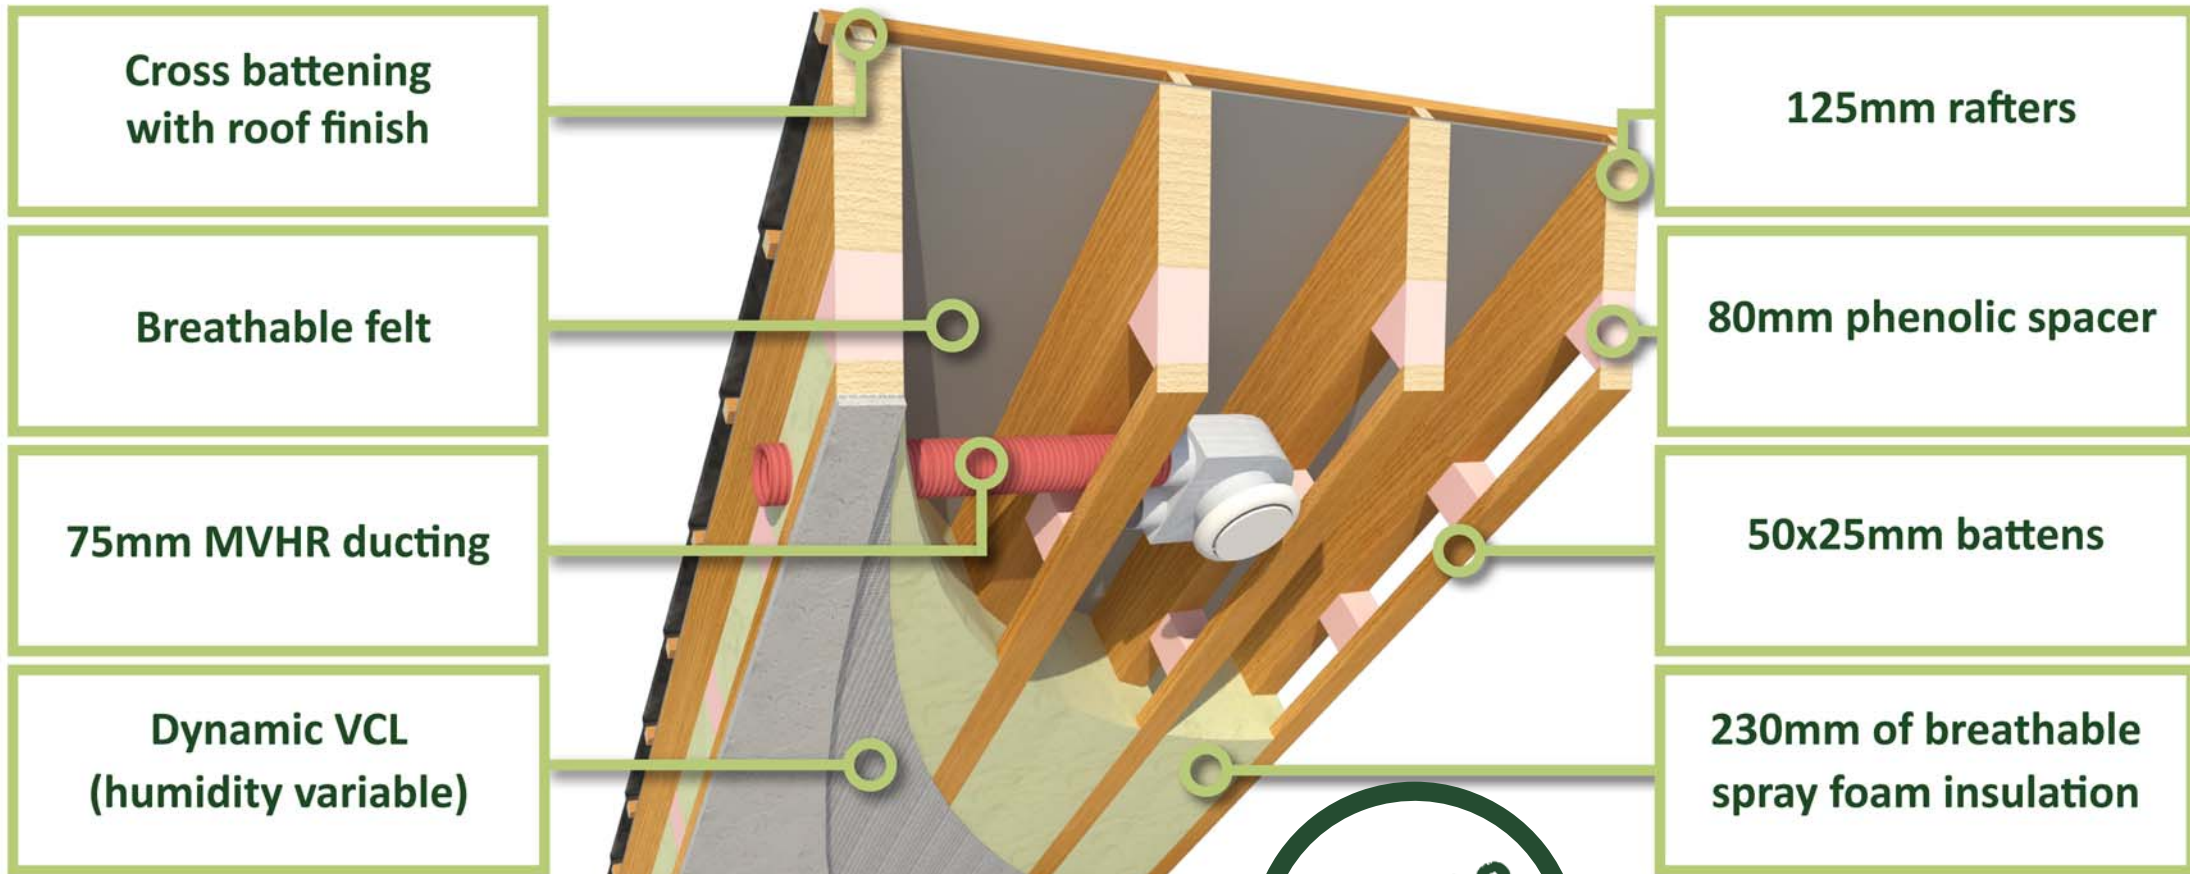

# Solarcrest Airtight Roof

01625 423 020  
sales@solarcrest.co.uk

**U:0.18**  
W/M<sup>2</sup>K

- ✓ Completely airtight!
- ✓ Zero cold bridging!
- ✓ Fast construction
- ✓ Totally breathable
- ✓ No interstitial condensation
- ✓ Plenty of room for services

**Solarcrest**  
COMPLETE ECO-RETROFIT